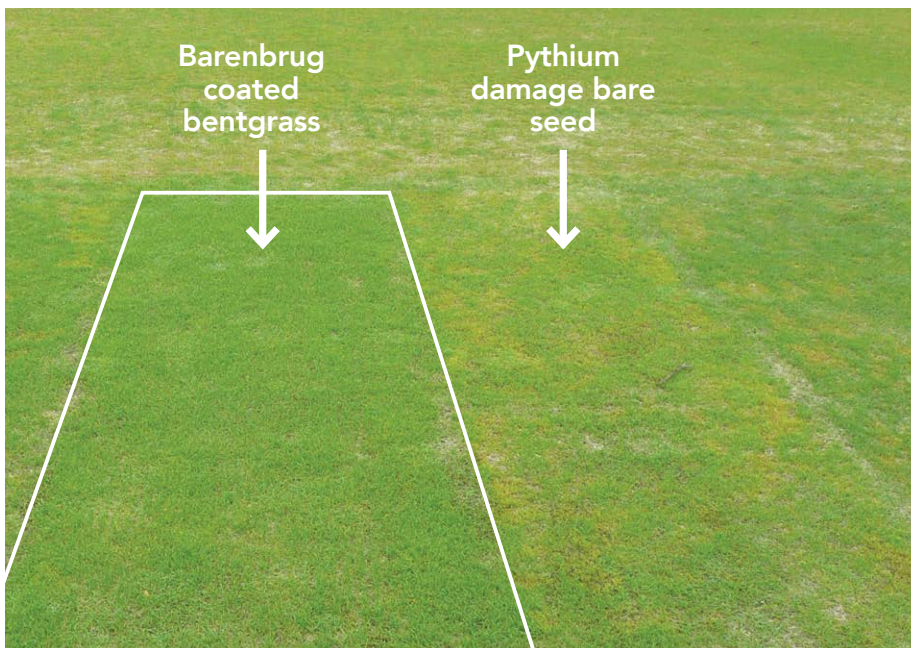

## AgriCote®

Suggested sowing rates

New greens: 1 kg/100m<sup>2</sup>

Overseeding: 100–250 grams/100m<sup>2</sup>

Crystal Blue Links has a semi-erect growth habit, aggressive recovery and great disease resistance making it an excellent choice for greens, tees, and fairways. It maintains very good winter colour, quick spring green-up, heat and cold tolerance, and has shown excellent shade tolerance. Crystal Blue Links comes in Barenbrug's tailored seed coat AgriCOTE which enhances seedling establishment and reduces Pythium outbreaks in early establishment.

### Key benefits

- Excellent surface where salt is an issue
- Better coverage where greens are shaded
- Protection from diseases during establishment

### Application

Bentgrass greens for golf greens and fairways.

## Salt tolerance

**Figure:** Mean percent seed germination rates for entries in a creeping bentgrass salt germination trial conducted in the laboratory and evaluated 11 days after seeding.

AgriCOTE enhanced seed provides: